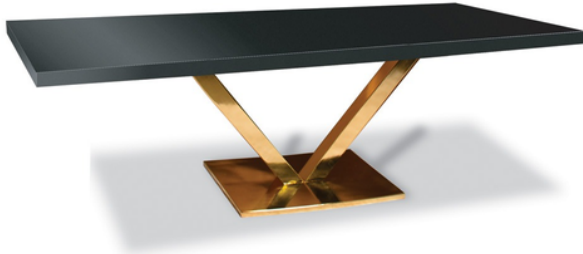

LINEA P INTERNATIONAL

MEUBLES ARCHITECTURAL | CUSTOM FURNITURE SOLUTIONS

PRODUCT DESCRIPTION

Product #: LP-CM-OFFLORE

Dimensions:

Width(in): Custom

Depth(in): -

Height(in): 30