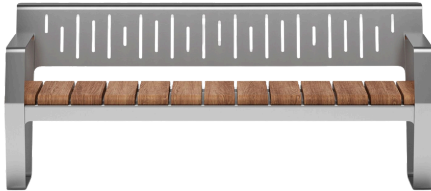

LINEA P INTERNATIONAL

MEUBLES ARCHITECTURAL | CUSTOM FURNITURE SOLUTIONS

PRODUCT DESCRIPTION

Product #: LP-GR-OUMARC

Dimensions:

Width(in): 78

Depth(in): 24

Height(in): 31

Seat Height(in):