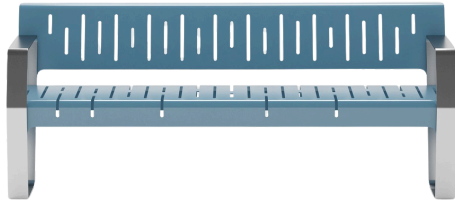

# LINEA P INTERNATIONAL

MEUBLES ARCHITECTURAL | CUSTOM FURNITURE SOLUTIONS

## PRODUCT DESCRIPTION

Product #: LP-GR-OUMARL

### Dimensions:

Width(in): 78

Depth(in): 24

Height(in): 31

Seat Height(in):