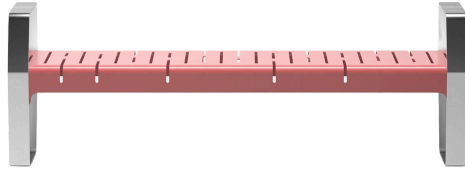

LINEA P INTERNATIONAL

MEUBLES ARCHITECTURAL | CUSTOM FURNITURE SOLUTIONS

PRODUCT DESCRIPTION

Product #: LP-GR-OUMARY

Dimensions:

Width(in): 78

Depth(in): 18

Height(in): 18

Seat Height(in):