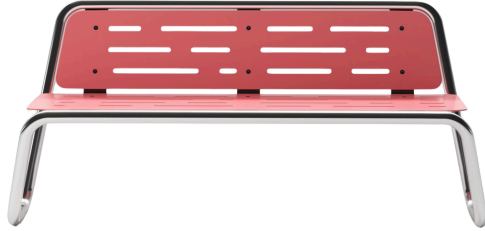

LINEA P INTERNATIONAL

MEUBLES ARCHITECTURAL | CUSTOM FURNITURE SOLUTIONS

PRODUCT DESCRIPTION

Product #: LP-GR-OUPAPH

Dimensions:

Width(in): 67

Depth(in): 21

Height(in): 31

Seat Height(in):