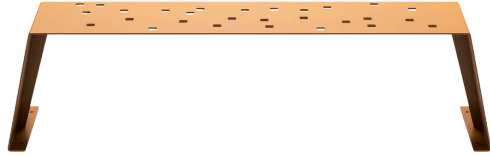

LINEA P INTERNATIONAL

MEUBLES ARCHITECTURAL | CUSTOM FURNITURE SOLUTIONS

PRODUCT DESCRIPTION

Product #: LP-GR-OUSITI

Dimensions:

Width(in): 79

Depth(in): 21

Height(in): 19

Seat Height(in):