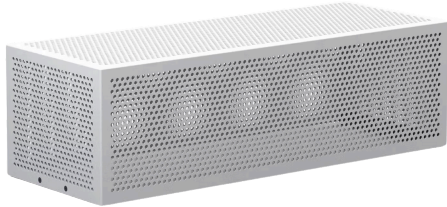

LINEA P INTERNATIONAL

MEUBLES ARCHITECTURAL | CUSTOM FURNITURE SOLUTIONS

PRODUCT DESCRIPTION

Product #: LP-GR-OUVAN

Dimensions:

Width(in): 59.25

Depth(in): 22

Height(in): 18

Seat Height(in):