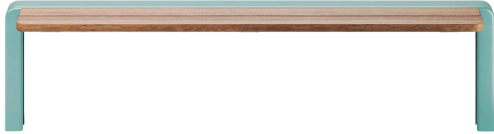

LINEA P INTERNATIONAL

MEUBLES ARCHITECTURAL | CUSTOM FURNITURE SOLUTIONS

PRODUCT DESCRIPTION

Product #: LP-GR-OUVER

Dimensions:

Width(in): 76

Depth(in): 17

Height(in): 20

Seat Height(in):