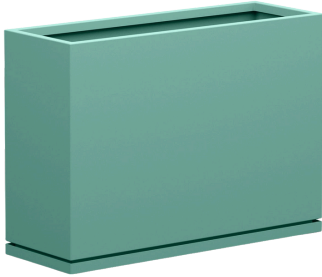

# LINEA P INTERNATIONAL

MEUBLES ARCHITECTURAL | CUSTOM FURNITURE SOLUTIONS

## PRODUCT DESCRIPTION

Product #: LP-GR-PLHIG

**Dimensions:**

Width(in): 24

Depth(in): 12.5

Height(in): 36

Seat Height(in):