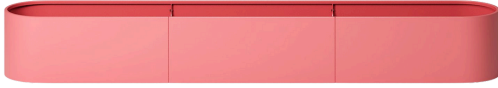

# LINEA P INTERNATIONAL

MEUBLES ARCHITECTURAL | CUSTOM FURNITURE SOLUTIONS

## PRODUCT DESCRIPTION

Product #: LP-GR-PLJOIPI

### Dimensions:

Width(in): Custom

Depth(in): 58 max

Height(in): Custom

Seat Height(in):